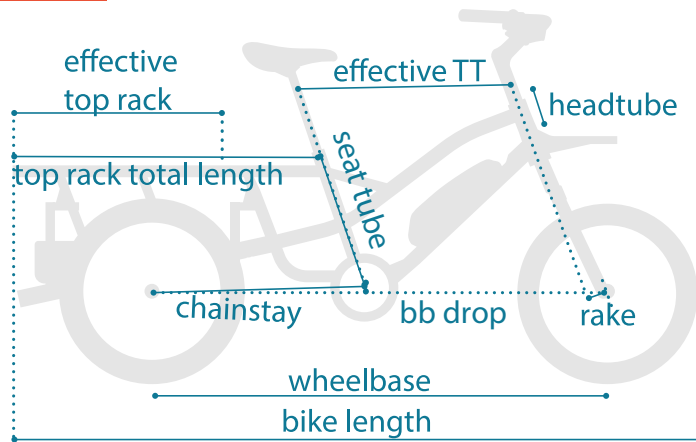

FASTRACK

Indicative Specs Only

Fast Rack	ONE SIZE
Effective Top Tube	578mm
Seat Tube	380mm
Head Angle	68°
Seat Tube Angle	71°
Chainstay	560mm
Bottom Bracket Drop	N/A
Head Tube	175mm
Fork Rake	42mm
Wheelbase	1235mm
Bike Length	1912mm
Top Rack Total Length	830mm
Effective Top Rack	600mm
Color Options	Blue, Stealth, Green
Minimum Rider Height	4'11 - 1.5m
Maximum Rider Height	6'2- 1.86m

Alternative Part Spec¹, Requires Deck², Requires Cable³, With Optional Seatpost¹

FRAME KIT	
Frame	FastRack V1 20" 6061-T6 w/Disc Tab
Fork	SR Suntour SF20 Mobie or RST Porter 20-15 ¹
Sideloader	D.R.S. included
COCKPIT	
Headset	Cane Creek Viscoset or FSA CBS ¹
Stem	Yuba 1-1/8" Adjustable Stem
Handlebars	Yuba 31.8mm City Handlebars
Grips	Yuba Ergo Grip
Saddle	Yuba Comfort Saddle
Seatpost	31.6 Telescoping
BRAKE KIT	
Levers	Magura MT32 Hydraulic or RideRever Attack-XU Hydraulic ¹
Brake	Magura MT32 Hydraulic or RideRever Attack-XU Hydraulic ¹
Rotor	Magura Storm CL 180 (Front Rear)
TRANSMISSION	
Motor System	Shimano Steps E7000 250W w/36V 500Wh Battery, SC-E7000 Display
Front Derailleur	N/A
Rear Derailleur	Shimano Deore RD-M6000
Shift Lever	Shimano Deore SL-T6000 10 Speed Trigger Shifter
Cassette	Shimano 11-36T 10-Speed
Chain	KMC X10e 10-Speed
Crankset	Lasco 170mm
Pedals	Alloy Flat
WHEELS	
Rims	Alloy Double Wall (36H Front 36 H Rear)
Hubs	Thru Axle Quick Release Sealed Ball Bearing
Tires	Schwalbe Super Moto (20" x 2.4")
WEIGHT SPECS	
Bike Weight	76 lbs (34.5 kg)
Max G.V.W.R.	440 lbs (200kg)
ADDITIONAL ITEMS	
Included	AXA Lights, Bell, Compact Double Stand, Fenders
Add Ons	Adjustable Monkey Bars ² , Bread Basket, Mini Soft Spot, Pin Lock ³ , Pop Top, Soft Spot, Utility Deck, Yepp Nexxt, Grab & Go, D.R.S. Sling